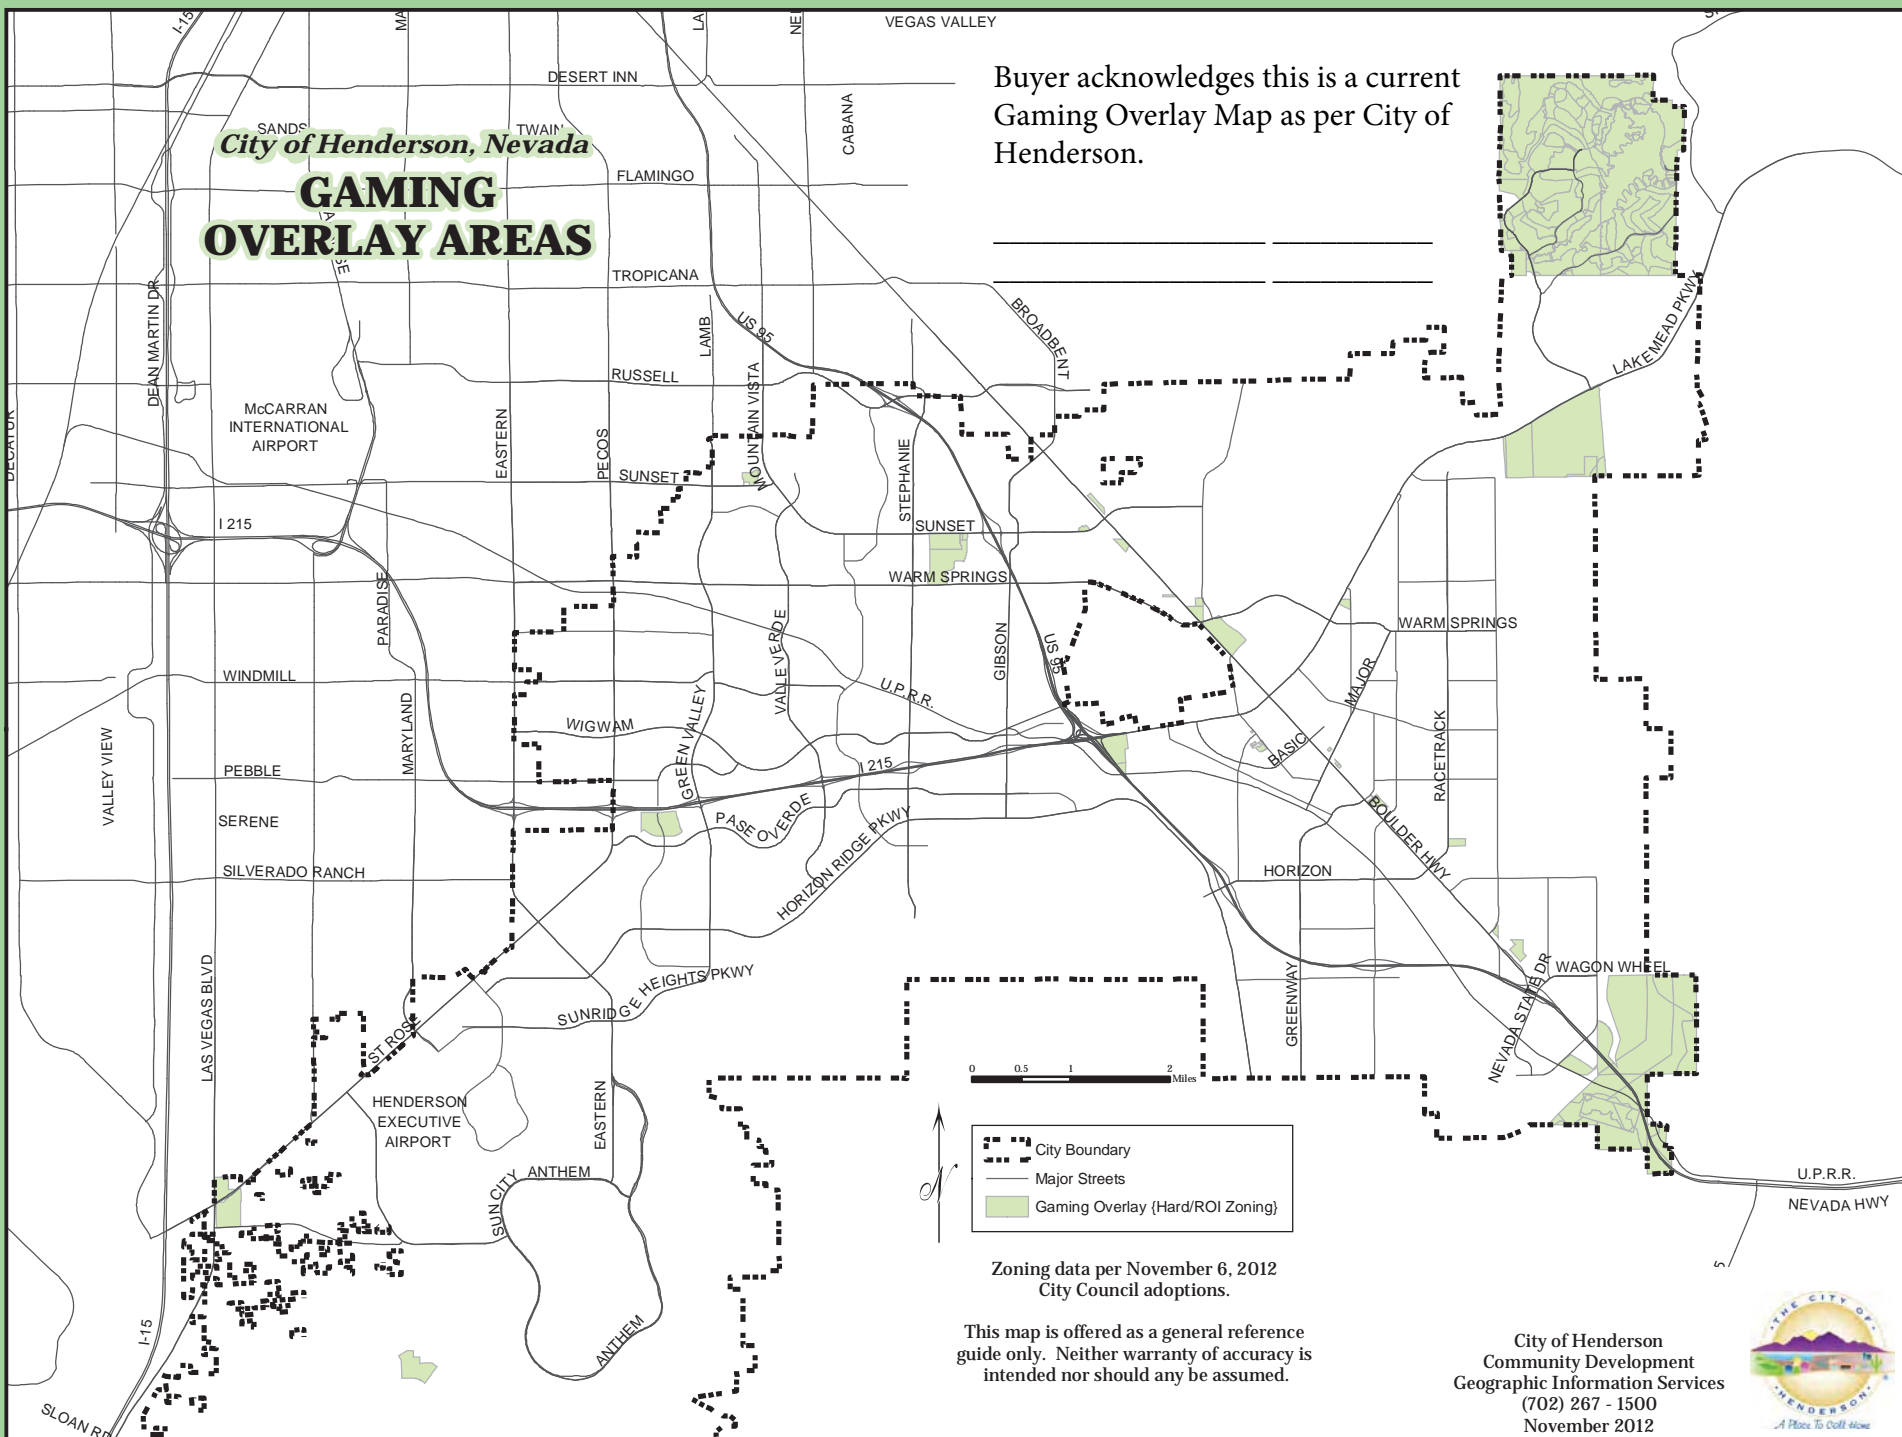

SANDS TWAIN  
**City of Henderson, Nevada**  
**GAMING OVERLAY AREAS**

Buyer acknowledges this is a current Gaming Overlay Map as per City of Henderson.

Zoning data per November 6, 2012  
 City Council adoptions.